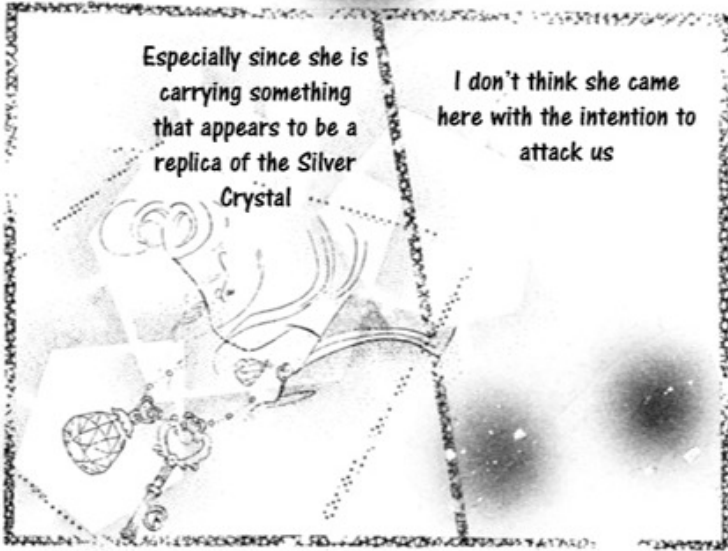

She looks just like Usagi

She just fell from the sky all of a sudden

Where did she come from, really?

You think the Black Moon is searching for Chibiusa?!

Hand over the "Silver Crystal" to me!

She could be the key in solving this mystery

Especially since she is carrying something that appears to be a replica of the Silver Crystal

I don't think she came here with the intention to attack us

We don't know if Chibiusa is on the run from them or what

Is this girl someone that we can trust?

Is she an enemy, or a friend?