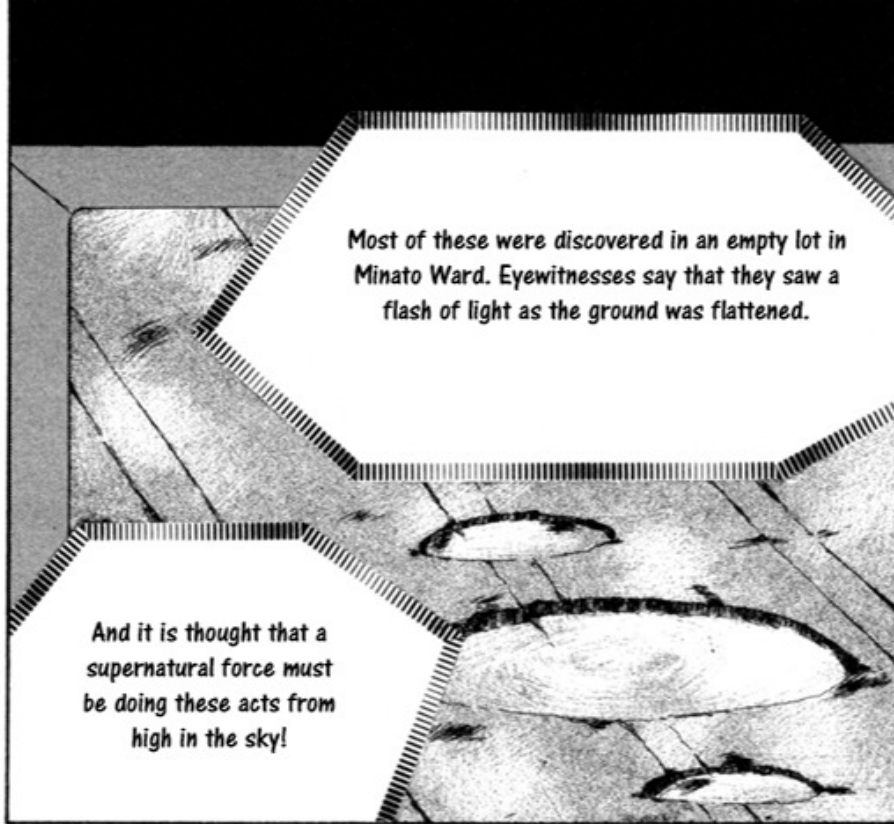

Most of these were discovered in an empty lot in Minato Ward. Eyewitnesses say that they saw a flash of light as the ground was flattened.

And it is thought that a supernatural force must be doing these acts from high in the sky!